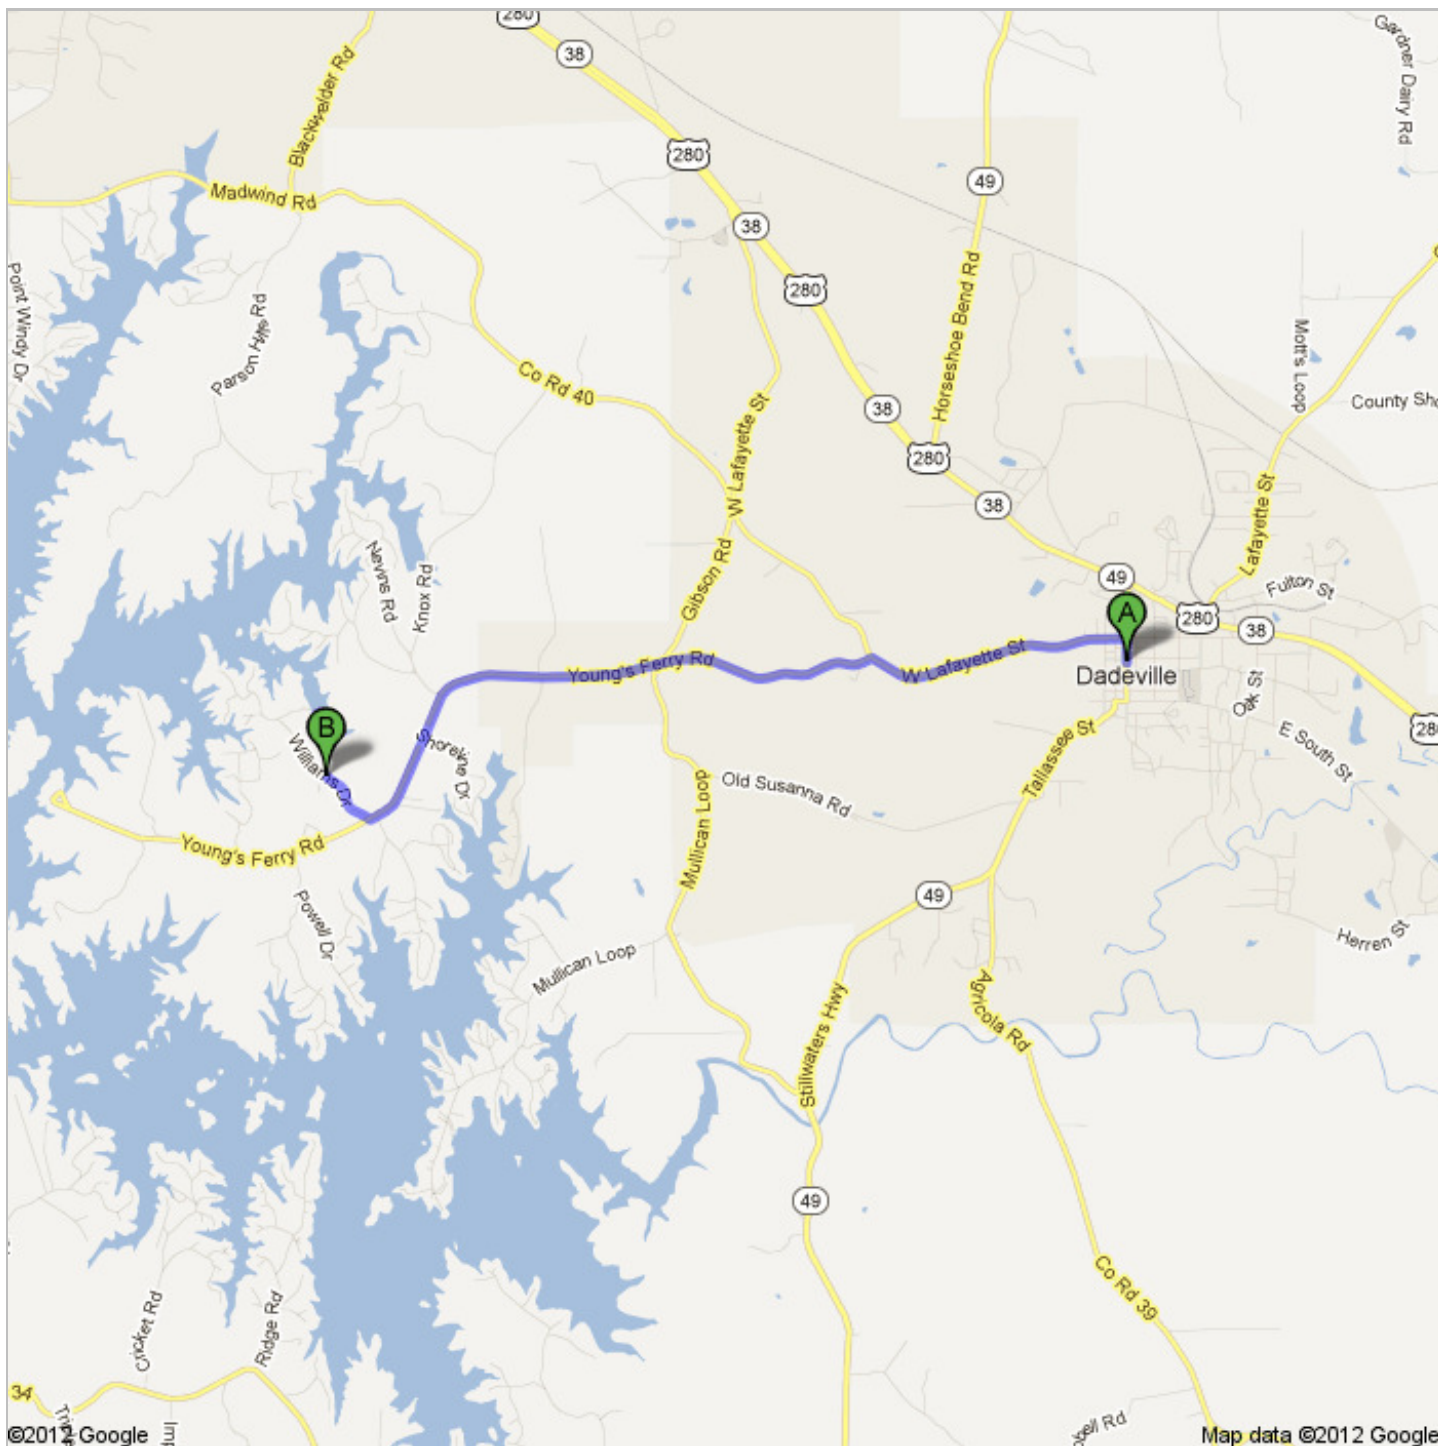

Directions to 329 Williams Dr, Dadeville, AL 36861 4.6 mi – about 10 mins

Save trees. Go green!
 Download Google Maps on your phone at google.com/gmm

 Dadeville, AL

1. Head **north** on **N Broadnax St** toward **Cusseta St** go 0.1 mi
total 0.1 mi

 2. Take the 3rd left onto **W Lafayette St** go 1.3 mi
About 3 mins total 1.4 mi

 3. Turn left onto **Young's Ferry Rd** go 2.9 mi
About 6 mins total 4.3 mi

 4. Turn right onto **Williams Dr** go 0.3 mi
Destination will be on the left total 4.6 mi
About 1 min

 329 Williams Dr, Dadeville, AL 36861

These directions are for planning purposes only. You may find that construction projects, traffic, weather, or other events may cause conditions to differ from the map results, and you should plan your route accordingly. You must obey all signs or notices regarding your route.