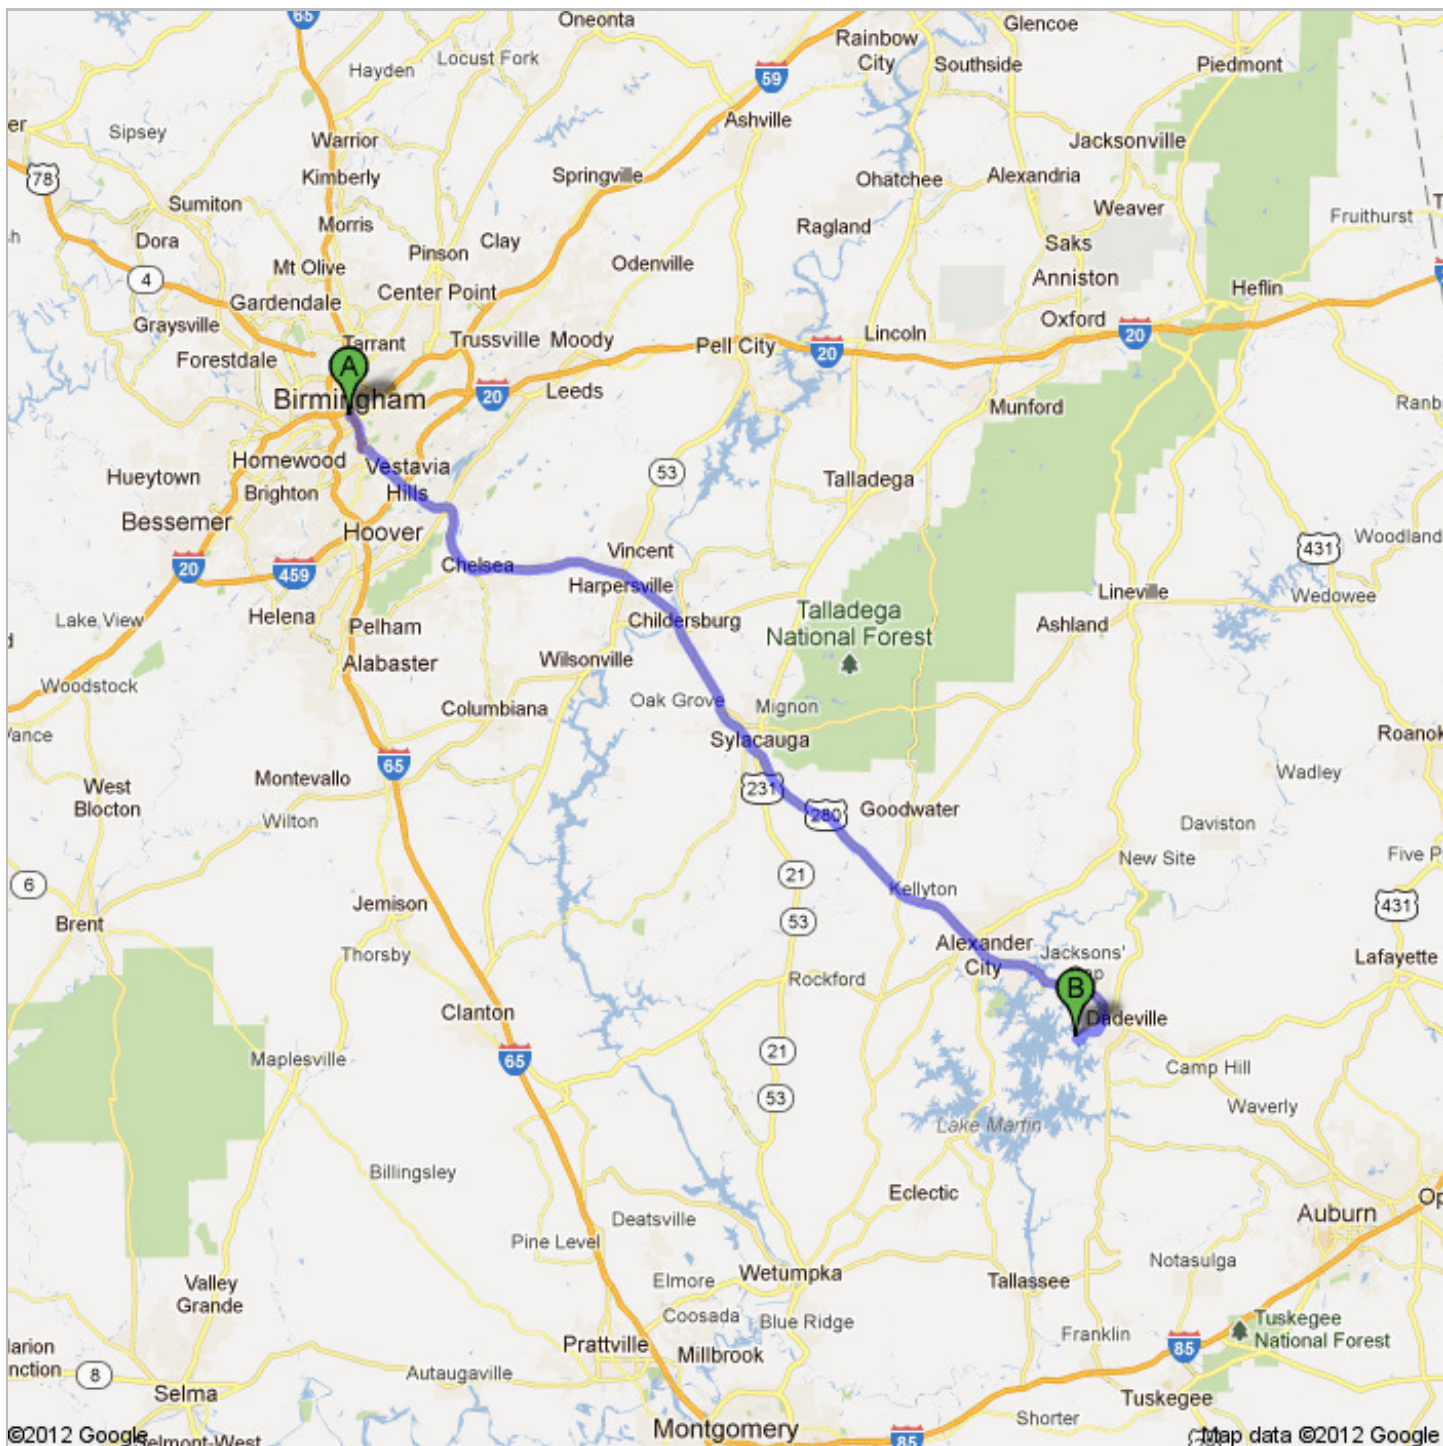

### Directions to 329 Williams Dr, Dadeville, AL 36861 86.2 mi – about 1 hour 49 mins

**Save trees. Go green!**  
 Download Google Maps on your phone at [google.com/gmm](http://google.com/gmm)

 Birmingham, AL

- 1. Head **southeast** on **24th St N** toward **4th Ave N** go 0.1 mi  
total 0.1 mi
-  2. Take the 1st left onto **3rd Ave N** go 144 ft  
total 0.2 mi
-  3. Take the ramp on the left onto **US-280 E** go 2.5 mi  
total 2.6 mi  
About 3 mins
-  4. Exit onto **AL-38 E/US-280 E** go 79.0 mi  
total 81.6 mi  
About 1 hour 36 mins
-  5. Turn right onto **W Lafayette St** go 1.6 mi  
total 83.2 mi  
About 3 mins
-  6. Slight right onto **Gibson Rd** go 0.8 mi  
total 84.0 mi  
About 2 mins
-  7. Slight right onto **Young's Ferry Rd** go 1.8 mi  
total 85.8 mi  
About 4 mins
-  8. Turn right onto **Williams Dr** go 0.3 mi  
total 86.2 mi  
*Destination will be on the left*  
About 1 min

 329 Williams Dr, Dadeville, AL 36861

These directions are for planning purposes only. You may find that construction projects, traffic, weather, or other events may cause conditions to differ from the map results, and you should plan your route accordingly. You must obey all signs or notices regarding your route.