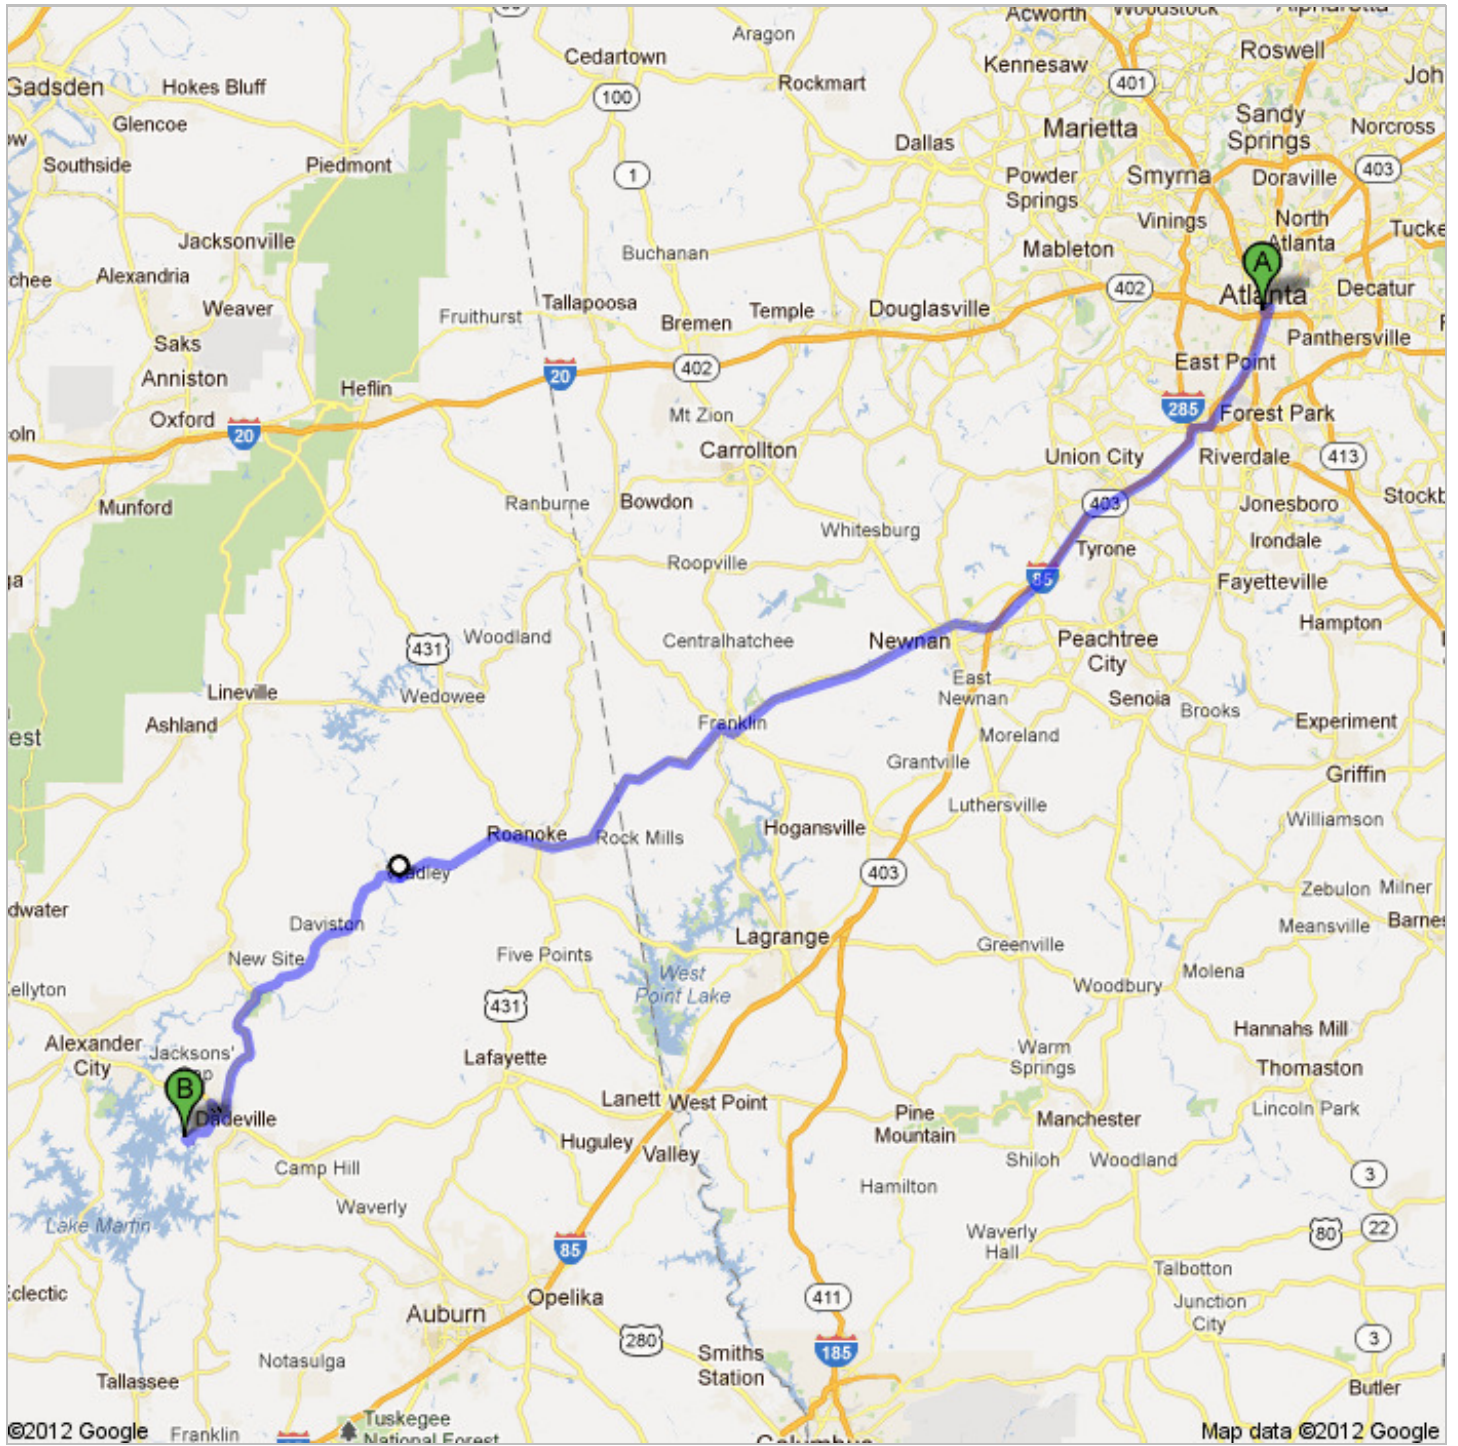

Directions to 329 Williams Dr, Dadeville, AL 36861 126 mi – about 2 hours 53 mins

Save trees. Go green!
 Download Google Maps on your phone at google.com/gmm

 Atlanta, GA

1. Head **northeast** on **Capitol Ave SE** toward **Martin Luther King Jr Dr SE** go 217 ft
total 217 ft
2. Continue onto **Piedmont Ave SW** go 0.5 mi
total 0.5 mi
About 2 mins
-  3. Turn right onto **Edgewood Ave SE** go 0.2 mi
total 0.7 mi
About 1 min
-  4. Turn right to merge onto **I-75 S** go 4.7 mi
total 5.3 mi
About 6 mins
-  5. Continue onto **I-85 S** (signs for **Atl Airport/Montgomery**) go 30.0 mi
total 35.4 mi
About 33 mins
-  6. Take exit **47** to merge onto **GA-34 W/Bullsboro Dr** go 1.0 mi
total 36.4 mi
About 2 mins
-  7. Turn right onto **Millard Farmer Industrial Blvd/State Route 34 Bypass** go 6.0 mi
total 42.4 mi
Continue to follow State Route 34 Bypass
About 12 mins
-  8. Turn right onto **GA-34 W/Franklin Rd** go 16.6 mi
total 59.0 mi
Continue to follow GA-34 W
About 20 mins
-  9. Turn right onto **GA-34 W/Lagrange St** go 12.4 mi
total 71.4 mi
Continue to follow GA-34 W
Entering Alabama
About 15 mins
-  10. Continue onto **AL-22 W** go 10.0 mi
total 81.4 mi
About 15 mins
-  11. Turn left to stay on **AL-22 W** go 19.3 mi
total 101 mi
About 27 mins
-  12. Slight left onto **Co Rd 79** go 7.6 mi
total 108 mi
About 14 mins
-  13. Turn left onto **AL-49 S/Hamlet Mill Rd** go 11.5 mi
total 120 mi
Continue to follow AL-49 S
About 14 mins
-  14. Turn right onto **US-280 W** go 1.6 mi
total 121 mi
About 2 mins
-  15. Turn left onto **W Lafayette St** go 1.6 mi
total 123 mi
About 5 mins
-  16. Slight right onto **Gibson Rd** go 0.8 mi
total 124 mi
About 2 mins
-  17. Slight right onto **Young's Ferry Rd** go 1.8 mi
total 126 mi
About 4 mins
-  18. Turn right onto **Williams Dr** go 0.3 mi
total 126 mi
Destination will be on the left
About 1 min